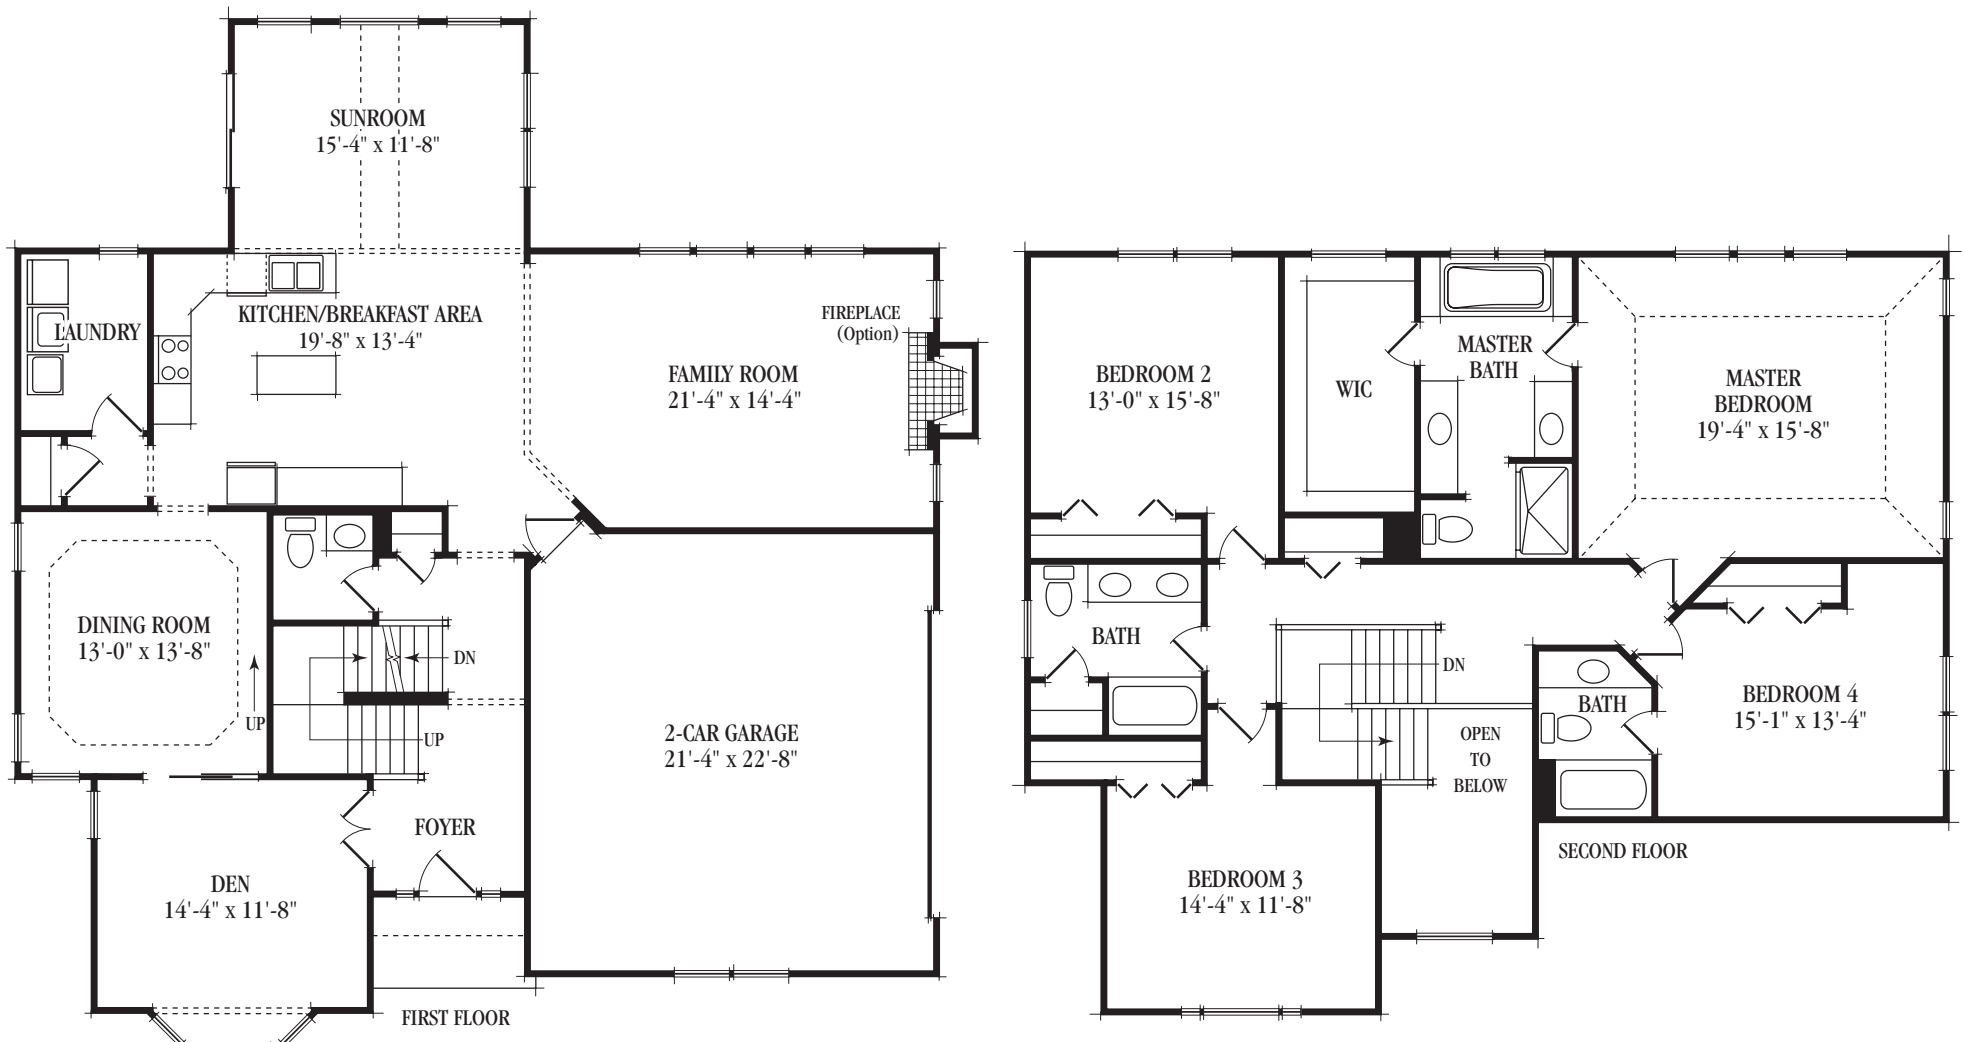

The Vettona

32745 Walker Road • Avon Lake, OH 44012 • Avon Lake 440-933-2500 • Cleveland 440-871-5255

Gamellia 
HOMES
www.GamelliaIsAvonLake.com

The Vettona

All floorplans and exterior renderings are artist's conceptions. All dimensions are approximate. Floorplans, exteriors and standard features may vary based on the elevation and options selected. The builder reserves the right to modify all plans and specifications without notice or obligation. This brochure is not part of a legal contract. Reproduction of this plan without written permission from Gamellia Homes is prohibited.