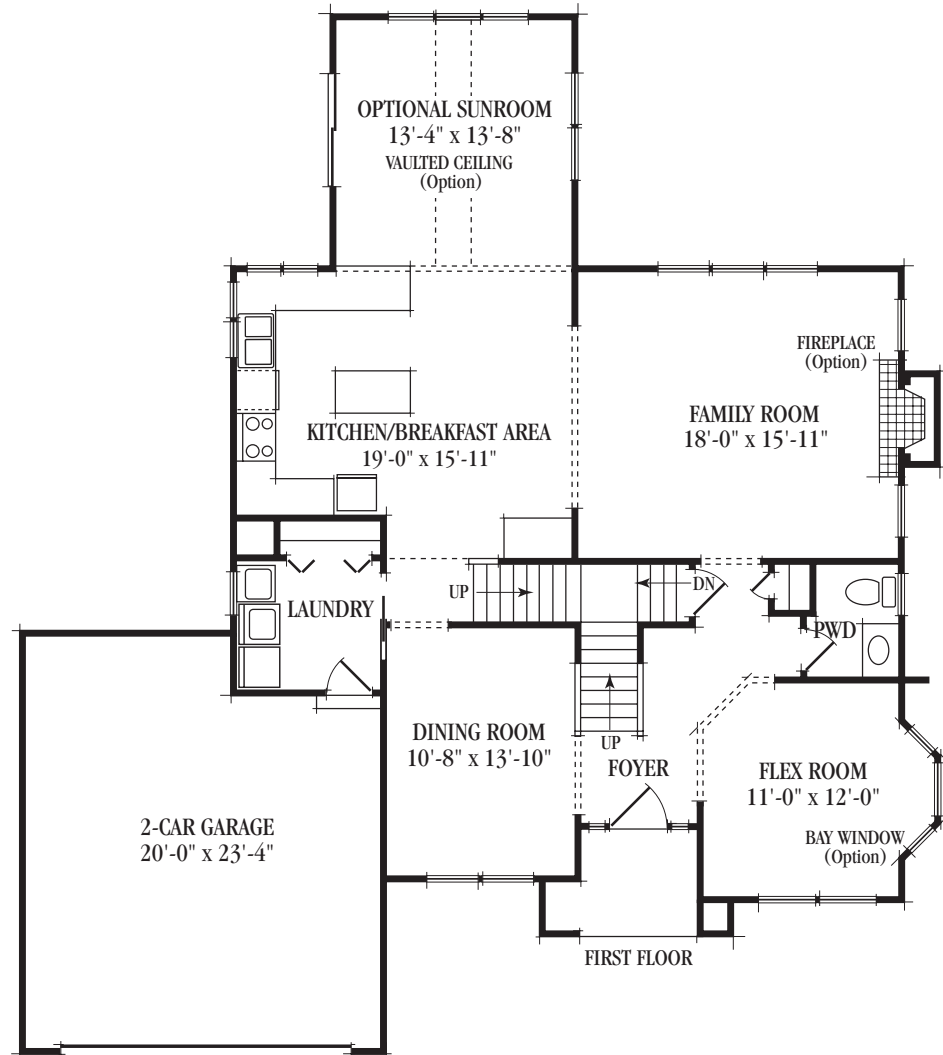

The Rosanno "B"

32745 Walker Road • Avon Lake, OH 44012 • Avon Lake 440-933-2500 • Cleveland 440-871-5255

Gamellia 
HOMES
www.GamelliaIsAvonLake.com

The Rosanno "B"

All floorplans and exterior renderings are artist's conceptions. All dimensions are approximate. Floorplans, exteriors and standard features may vary based on the elevation and options selected. The builder reserves the right to modify all plans and specifications without notice or obligation. This brochure is not part of a legal contract. Reproduction of this plan without written permission from Gamellia Homes is prohibited.