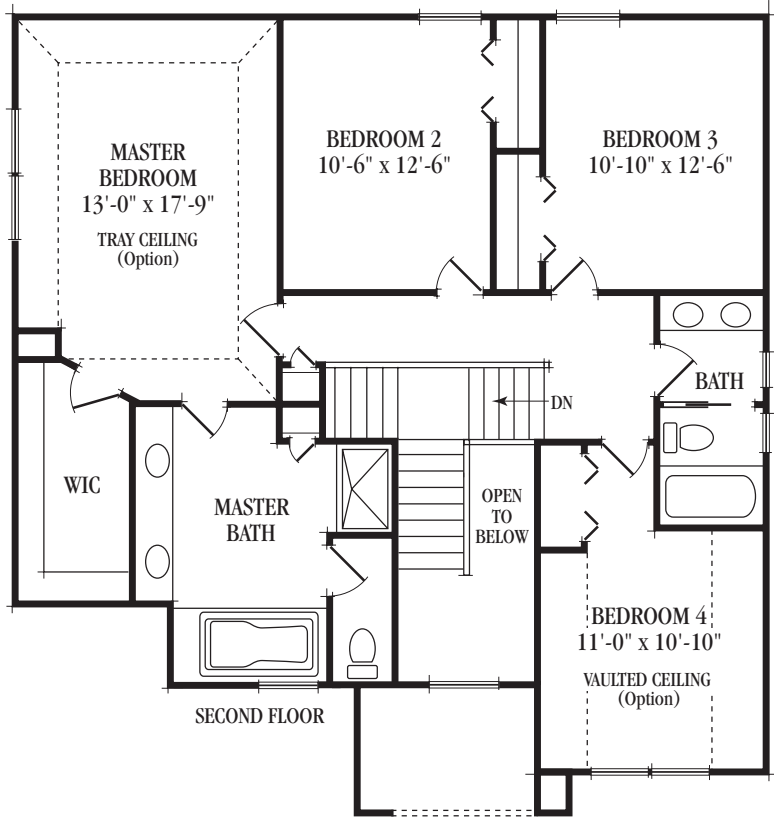

The Rosanno "B"

32745 Walker Road • Avon Lake, OH 44012 • Avon Lake 440-933-2500 • Cleveland 440-871-5255

Gamellia 
HOMES
www.GamelliaIsAvonLake.com

The Rosanno "B"

All floorplans and exterior renderings are artist's conceptions. All dimensions are approximate. Floorplans, exteriors and standard features may vary based on the elevation and options selected. The builder reserves the right to modify all plans and specifications without notice or obligation. This brochure is not part of a legal contract. Reproduction of this plan without written permission from Gamellia Homes is prohibited.