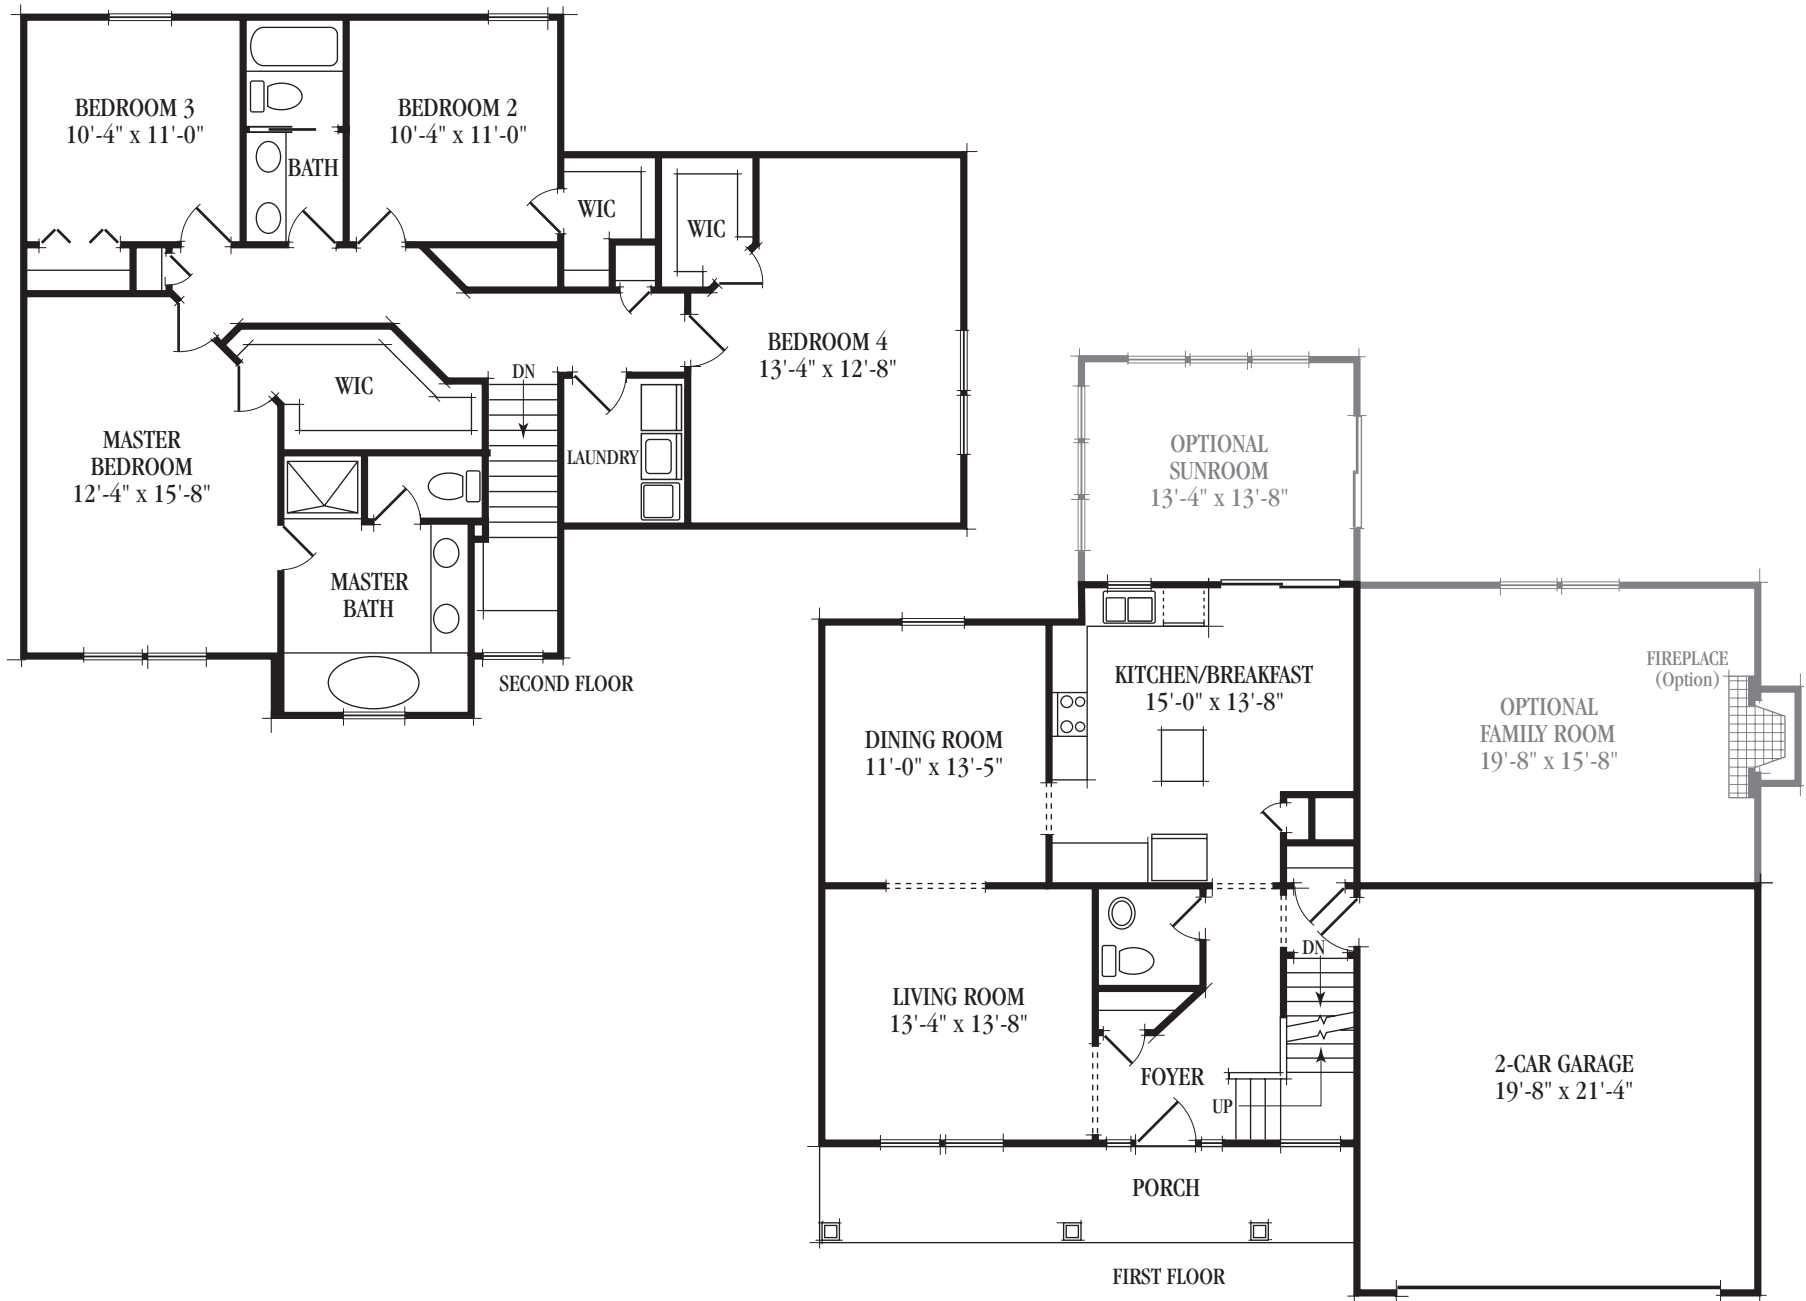

The Palermo

32745 Walker Road • Avon Lake, OH 44012 • Avon Lake 440-933-2500 • Cleveland 440-871-5255

Gamellia 
HOMES
www.GamelliaIsAvonLake.com

All floorplans and exterior renderings are artist's conceptions. All dimensions are approximate. Floorplans, exteriors and standard features may vary based on the elevation and options selected. The builder reserves the right to modify all plans and specifications without notice or obligation. This brochure is not part of a legal contract. Reproduction of this plan without written permission from Gamellia Homes is prohibited.