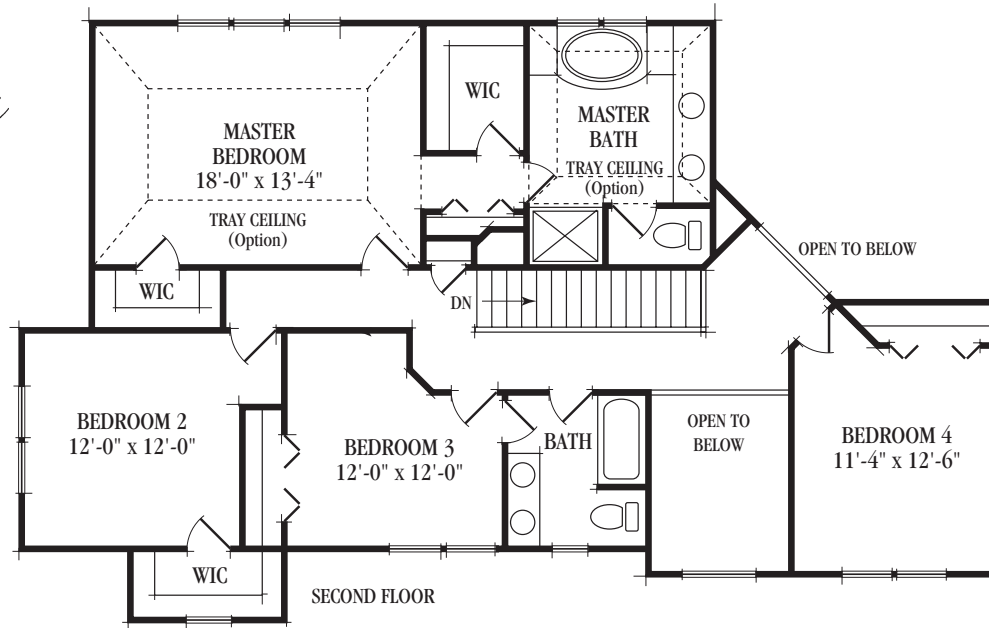

The Ottawa

32745 Walker Road • Avon Lake, OH 44012 • Avon Lake 440-933-2500 • Cleveland 440-871-5255

Gamellia 
H O M E S
www.GamelliaIsAvonLake.com

The Ottawa

All floorplans and exterior renderings are artist's conceptions. All dimensions are approximate. Floorplans, exteriors and standard features may vary based on the elevation and options selected. The builder reserves the right to modify all plans and specifications without notice or obligation. This brochure is not part of a legal contract. Reproduction of this plan without written permission from Gamellia Homes is prohibited.