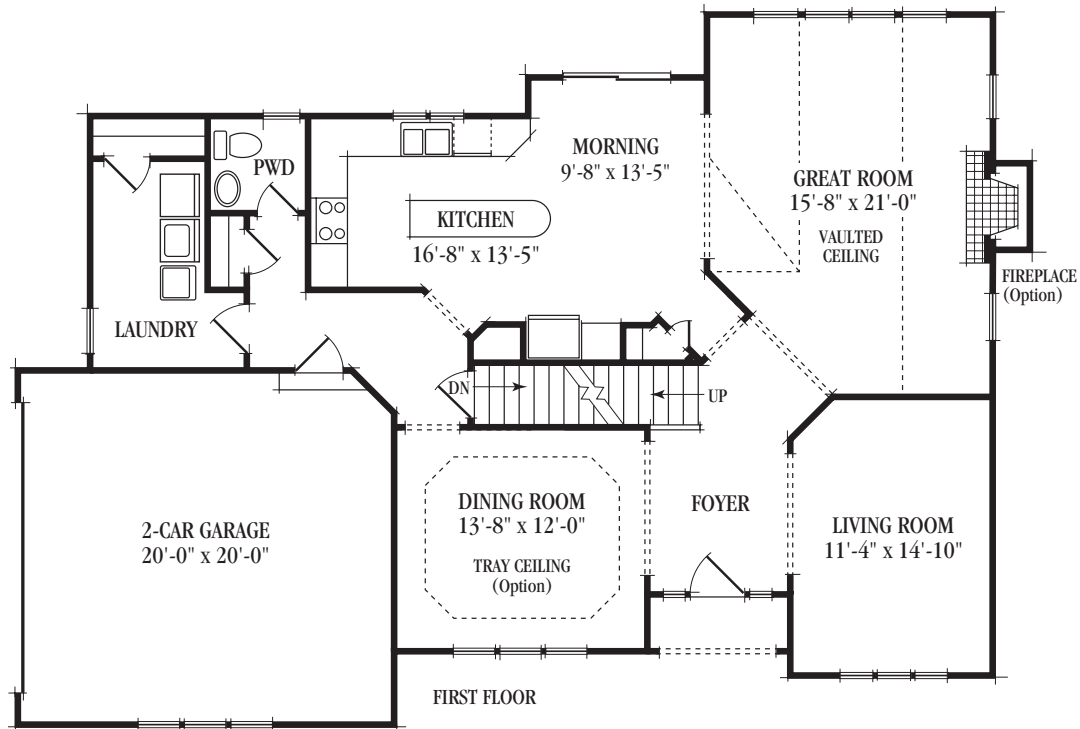

The Ottawa

32745 Walker Road • Avon Lake, OH 44012 • Avon Lake 440-933-2500 • Cleveland 440-871-5255

Gamellia 
H O M E S
www.GamelliaIsAvonLake.com

The Ottawa

All floorplans and exterior renderings are artist's conceptions. All dimensions are approximate. Floorplans, exteriors and standard features may vary based on the elevation and options selected. The builder reserves the right to modify all plans and specifications without notice or obligation. This brochure is not part of a legal contract. Reproduction of this plan without written permission from Gamellia Homes is prohibited.