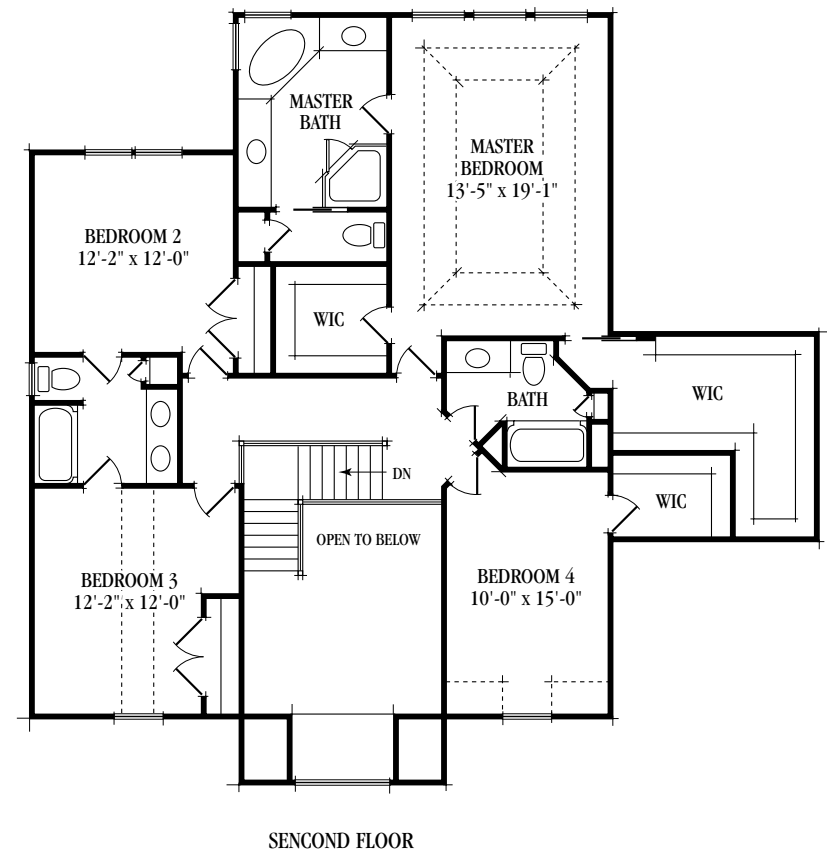

The Moliere

32745 Walker Road • Avon Lake, OH 44012 • Avon Lake 440-933-2500 • Cleveland 440-871-5255

www.Gamellia.com

All floorplans and exterior renderings are artist's conceptions. All dimensions are approximate. Floorplans, exteriors and standard features may vary based on the elevation and options selected. The builder reserves the right to modify all plans and specifications without notice or obligation. This brochure is not part of a legal contract. Reproduction of this plan without written permission from Gamellia Homes is prohibited.