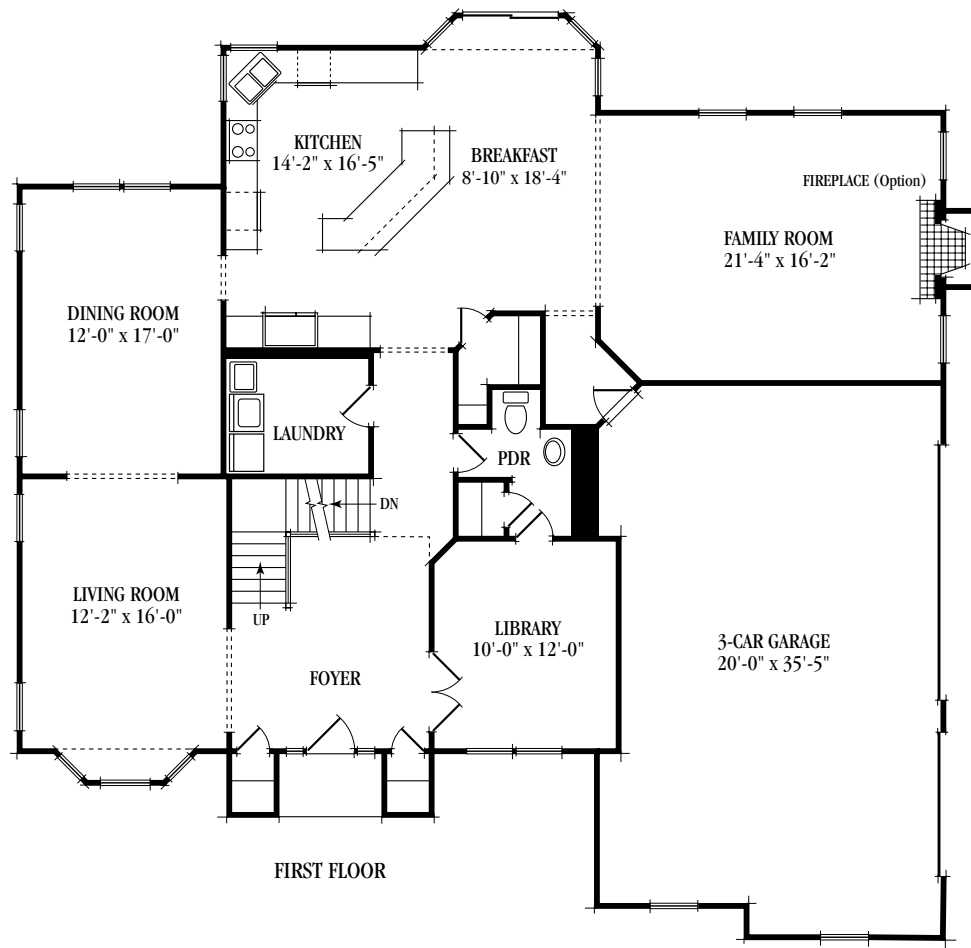

The Moliere

32745 Walker Road • Avon Lake, OH 44012 • Avon Lake 440-933-2500 • Cleveland 440-871-5255

www.Gamellia.com

All floorplans and exterior renderings are artist's conceptions. All dimensions are approximate. Floorplans, exteriors and standard features may vary based on the elevation and options selected. The builder reserves the right to modify all plans and specifications without notice or obligation. This brochure is not part of a legal contract. Reproduction of this plan without written permission from Gamellia Homes is prohibited.