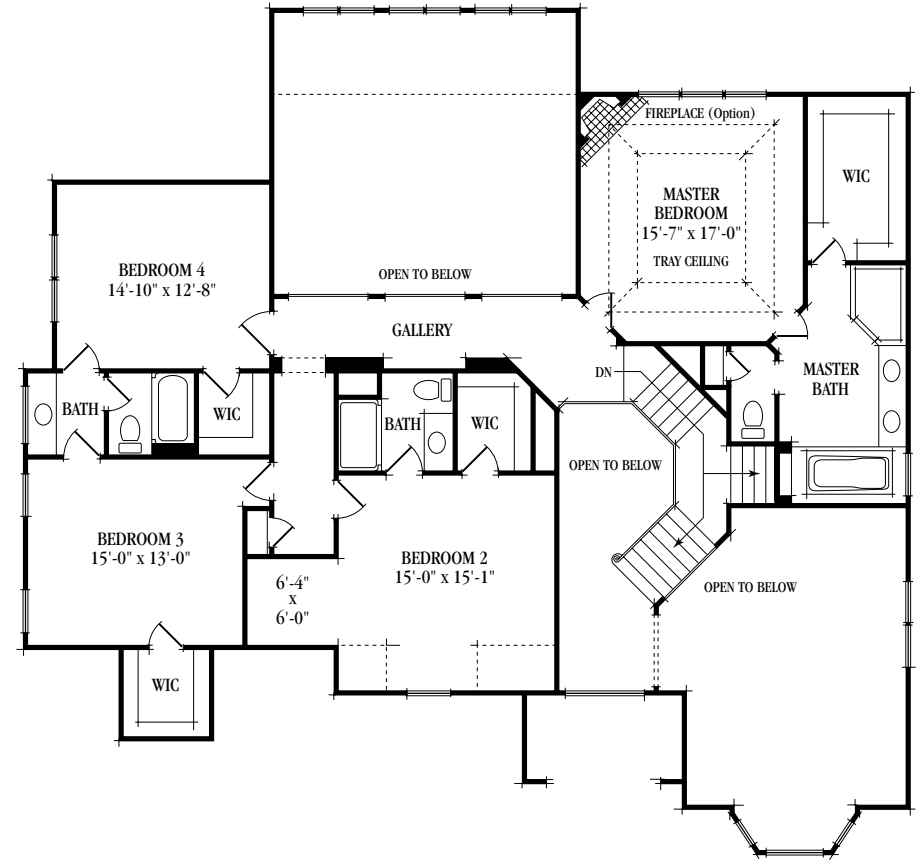

The Fontaine

32745 Walker Road • Avon Lake, OH 44012 • Avon Lake 440-933-2500 • Cleveland 440-871-5255

www.Gamellia.com

FIRST FLOOR

SECONDFLOOR

All floorplans and exterior renderings are artist's conceptions. All dimensions are approximate. Floorplans, exteriors and standard features may vary based on the elevation and options selected. The builder reserves the right to modify all plans and specifications without notice or obligation. This brochure is not part of a legal contract. Reproduction of this plan without written permission from Gamellia Homes is prohibited.