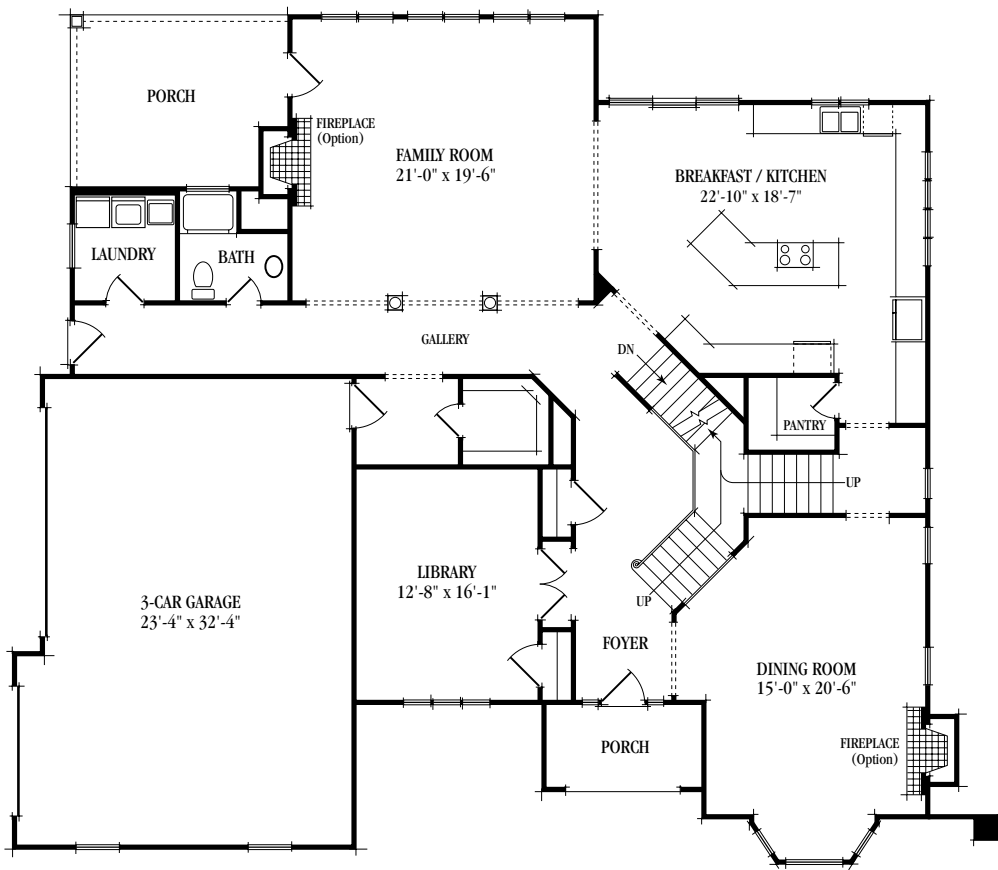

The Fontaine

32745 Walker Road • Avon Lake, OH 44012 • Avon Lake 440-933-2500 • Cleveland 440-871-5255

www.Gamellia.com

FIRST FLOOR

SECONDFLOOR

All floorplans and exterior renderings are artist's conceptions. All dimensions are approximate. Floorplans, exteriors and standard features may vary based on the elevation and options selected. The builder reserves the right to modify all plans and specifications without notice or obligation. This brochure is not part of a legal contract. Reproduction of this plan without written permission from Gamellia Homes is prohibited.