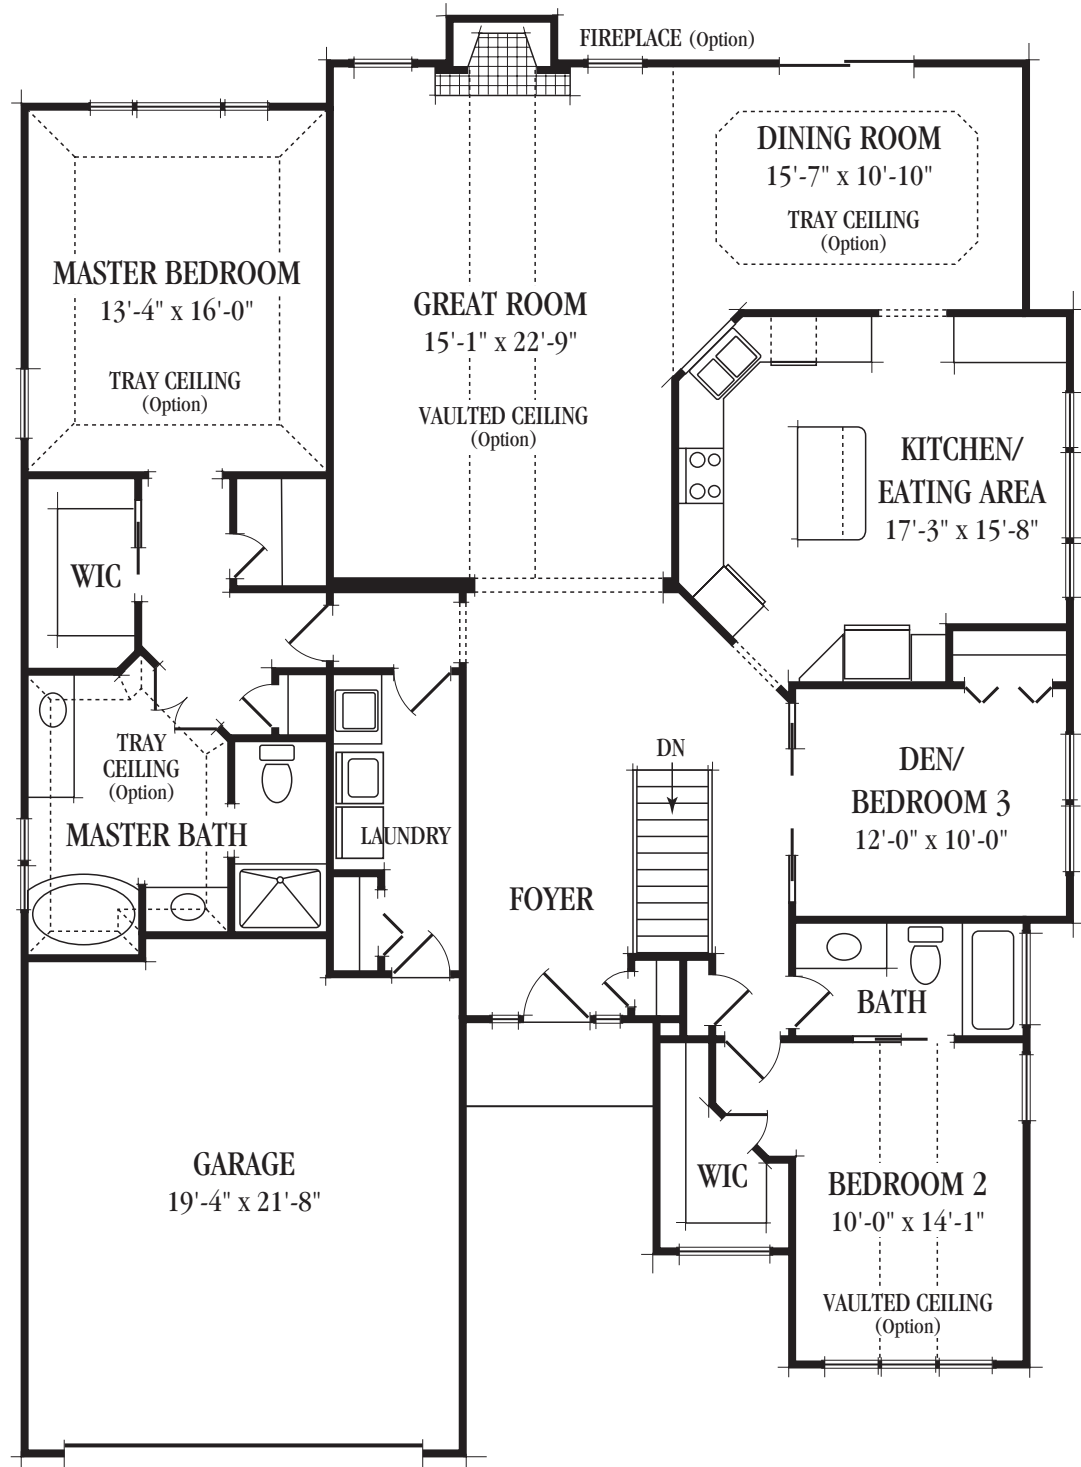

The Edenton

32745 Walker Road • Avon Lake, OH 44012 • Avon Lake 440-933-2500 • Cleveland 440-871-5255

Gamellia 
H O M E S
www.GamelliaIsAvonLake.com

The Edenton

All floorplans and exterior renderings are artist's conceptions. All dimensions are approximate. Floorplans, exteriors and standard features may vary based on the elevation and options selected. The builder reserves the right to modify all plans and specifications without notice or obligation. This brochure is not part of a legal contract. Reproduction of this plan without written permission from Gamellia Homes is prohibited.