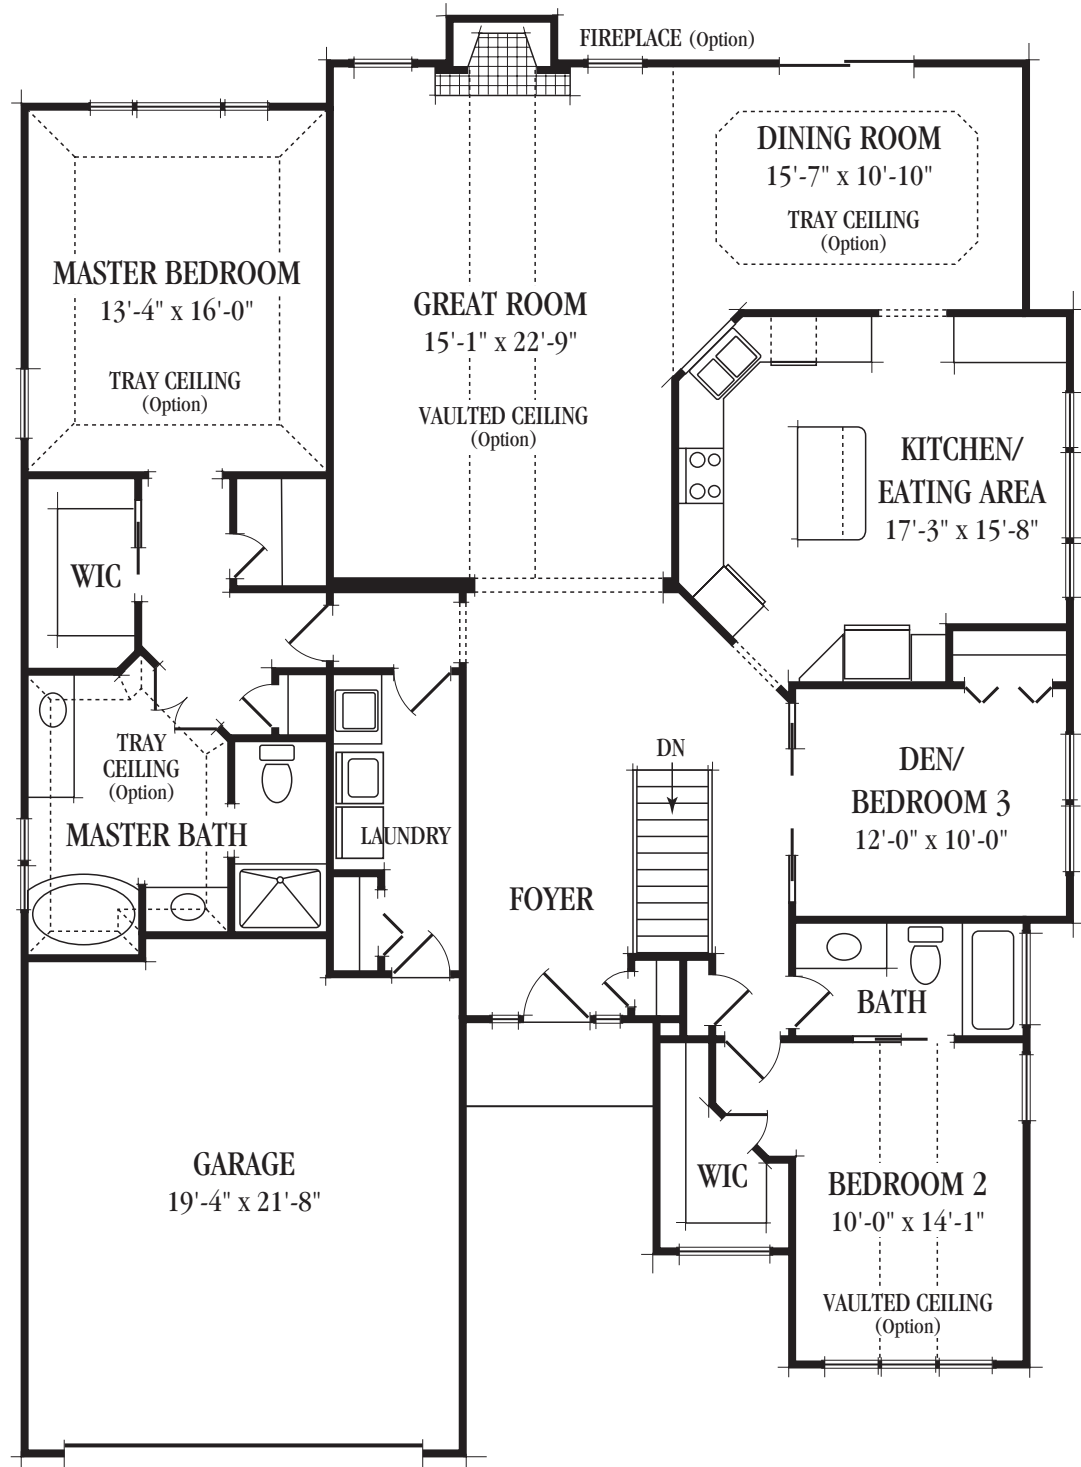

The Edenton

32745 Walker Road • Avon Lake, OH 44012 • Avon Lake 440-933-2500 • Cleveland 440-871-5255

Gamellia 
HOMES
www.GamelliaIsAvonLake.com

The Edenton

All floorplans and exterior renderings are artist's conceptions. All dimensions are approximate. Floorplans, exteriors and standard features may vary based on the elevation and options selected. The builder reserves the right to modify all plans and specifications without notice or obligation. This brochure is not part of a legal contract. Reproduction of this plan without written permission from Gamellia Homes is prohibited.