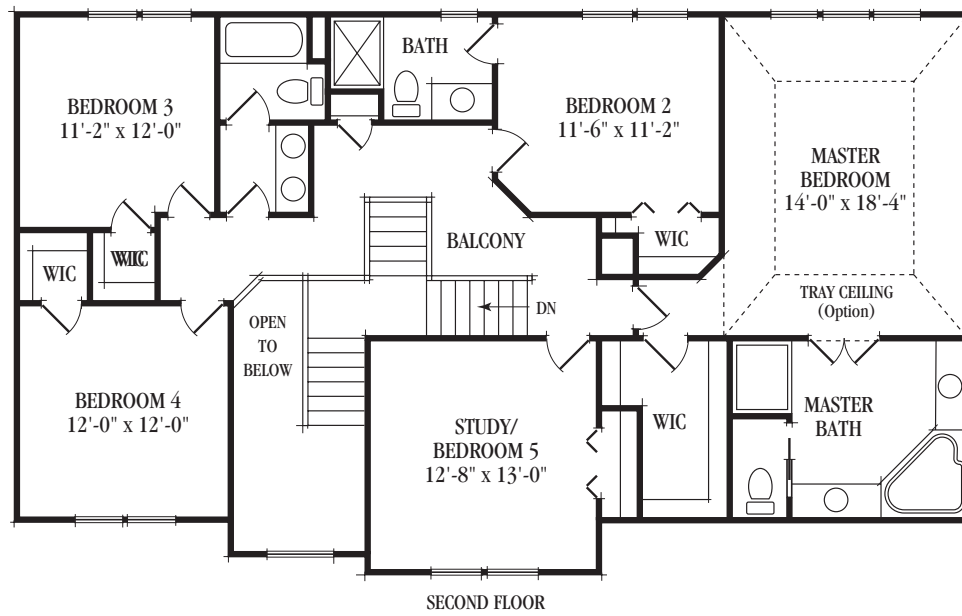

# The Delaware

32745 Walker Road • Avon Lake, OH 44012 • Avon Lake 440-933-2500 • Cleveland 440-871-5255

**Gamellia**   
**HOMES**  
[www.GamelliaIsAvonLake.com](http://www.GamelliaIsAvonLake.com)

# The Delaware

All floorplans and exterior renderings are artist's conceptions. All dimensions are approximate. Floorplans, exteriors and standard features may vary based on the elevation and options selected. The builder reserves the right to modify all plans and specifications without notice or obligation. This brochure is not part of a legal contract. Reproduction of this plan without written permission from Gamellia Homes is prohibited.