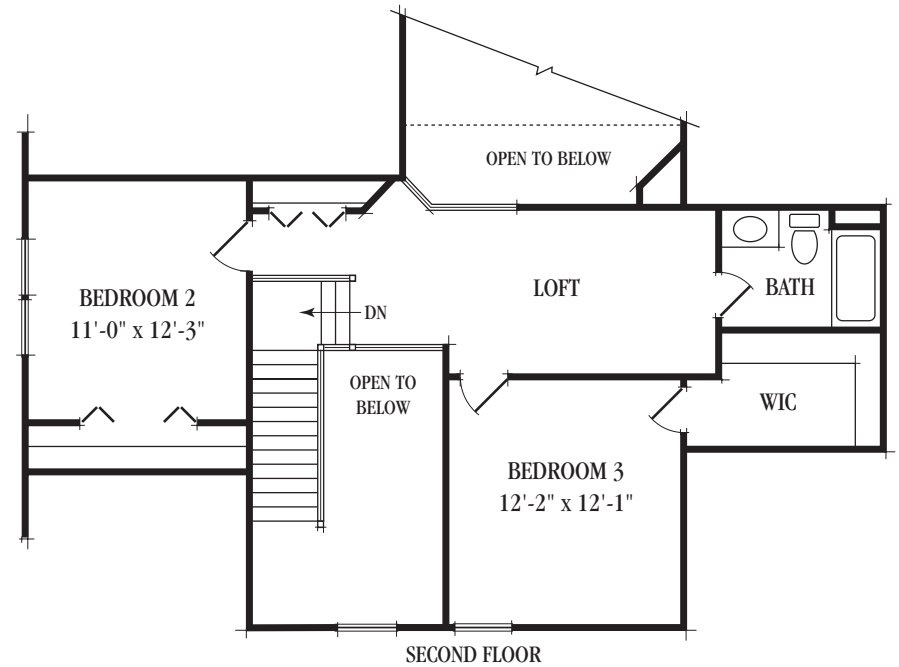

The Allendale "B"

32745 Walker Road • Avon Lake, OH 44012 • Avon Lake 440-933-2500 • Cleveland 440-871-5255

Gamellia 
HOMES
www.GamelliaIsAvonLake.com

All floorplans and exterior renderings are artist's conceptions. All dimensions are approximate. Floorplans, exteriors and standard features may vary based on the elevation and options selected. The builder reserves the right to modify all plans and specifications without notice or obligation. This brochure is not part of a legal contract. Reproduction of this plan without written permission from Gamellia Homes is prohibited.