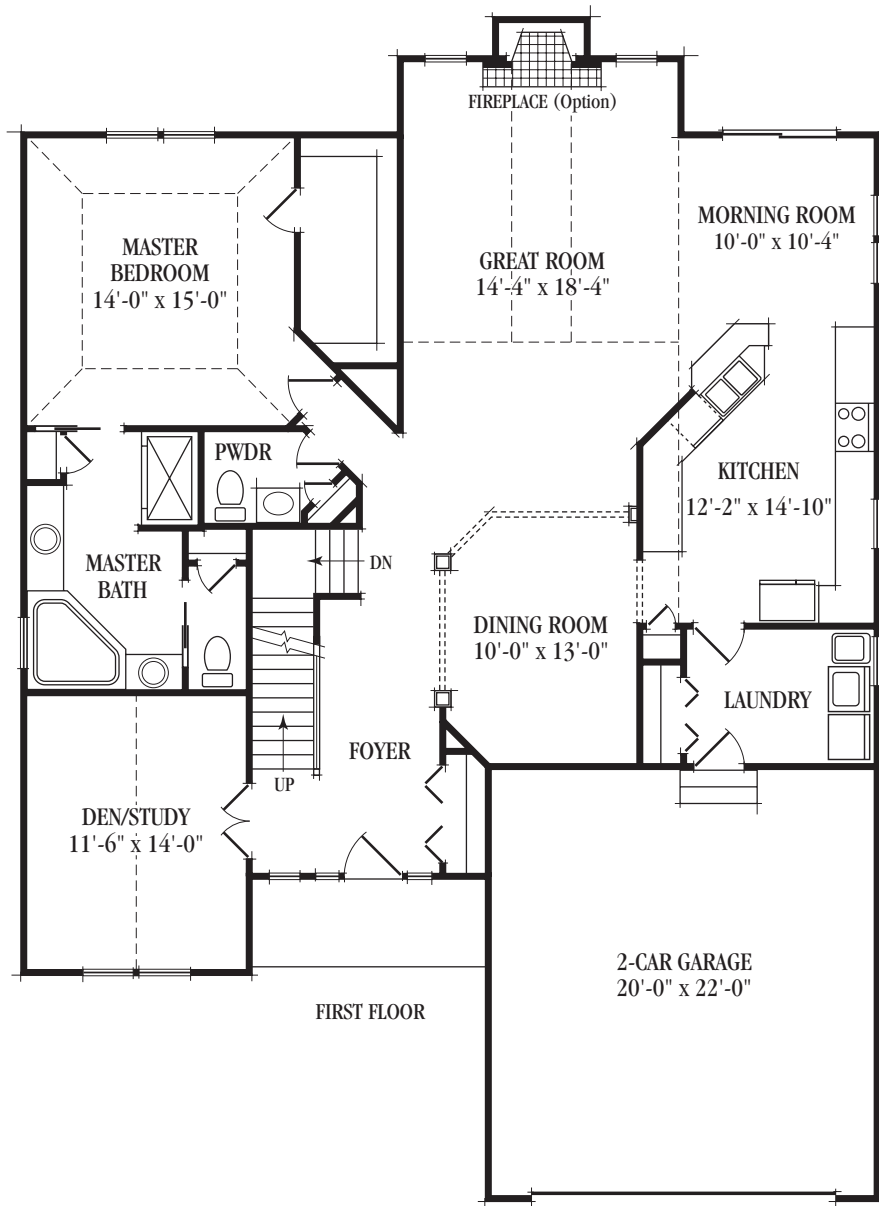

The Allendale "B"

32745 Walker Road • Avon Lake, OH 44012 • Avon Lake 440-933-2500 • Cleveland 440-871-5255

Gamellia 
HOMES
www.GamelliaIsAvonLake.com

All floorplans and exterior renderings are artist's conceptions. All dimensions are approximate. Floorplans, exteriors and standard features may vary based on the elevation and options selected. The builder reserves the right to modify all plans and specifications without notice or obligation. This brochure is not part of a legal contract. Reproduction of this plan without written permission from Gamellia Homes is prohibited.